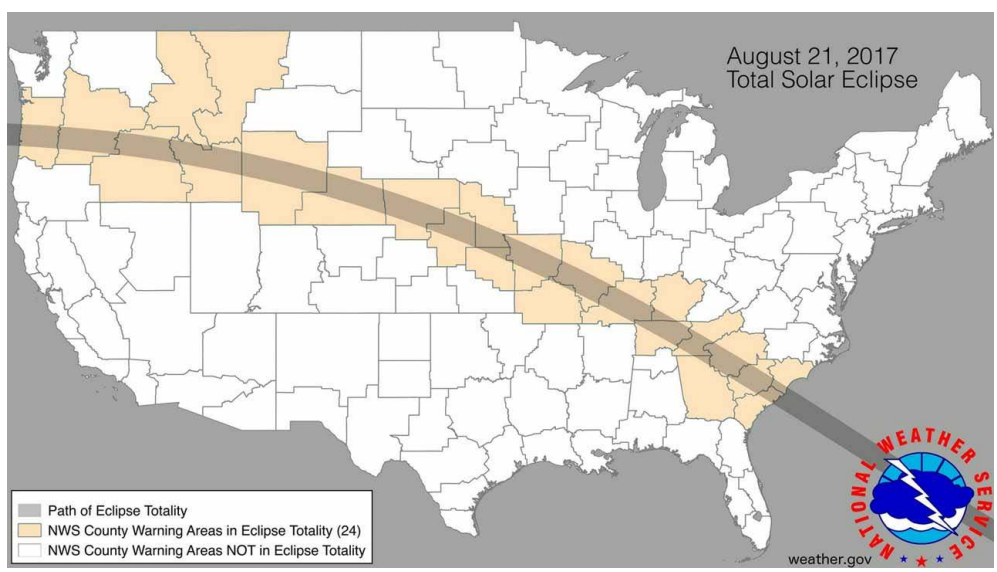

# Eclipse Watch Parties Planned For Monday, August 21

Posted: Aug 16, 2017 5:35 PM CDT Updated: Aug 16, 2017 5:35 PM CDT

BY: [NEWSON6.COM](#) [EMAIL](#)

TULSA, Oklahoma - Why look at the eclipse alone with you can join a group of like-minded skywatchers? Tulsa is having several eclipse watch parties August 21, 2017.